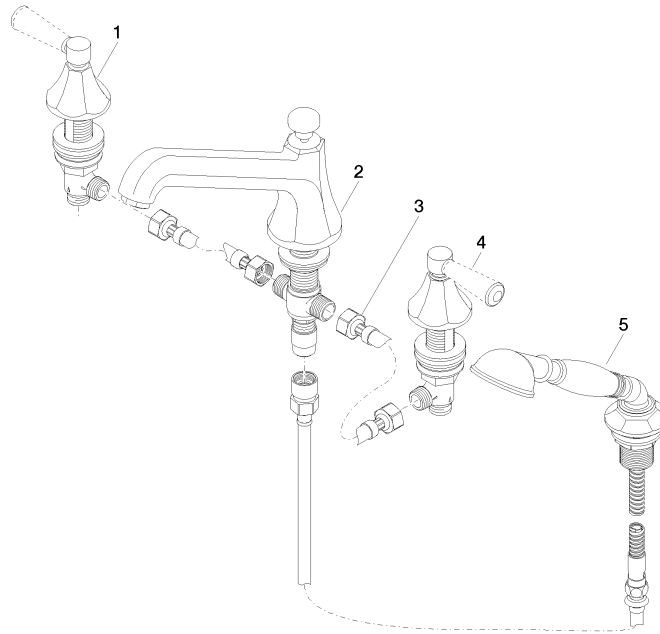

ST 030 100 3370

- spout: circular, air-enriched flow
- max. spout flow rate 23 l/min
- Hand shower: COMPACT RAIN, max. flow rate 6.8 l/min (at 3 bar)
- complete hand shower set with anti-scale system
- 225mm projection
- automatic bath/shower diverter
- height of mixer 185 mm
- height up to aerator 140 mm
- hole diameter valve 32 mm
- hole diameter spout 32 mm
- hole diameter for complete hand shower set 32 mm
- rosette for spout Ø 70mm
- rosette for complete hand shower set Ø 60mm
- rosette for deck valve Ø 60mm
- metal shower hose 1750mm with integrated anti-twist protection

Individual components of this set

You need the following components for this set

1x 27 502 370-08

2x 11 170 370-08

ST 030 100 3370

ST 030 100 3370

- 225mm projection
- complete hand shower set: normal flow
- spout: circular, air-enriched flow
- complete hand shower set with anti-scale system
- automatic bath/shower diverter
- height of mixer 185 mm
- height up to aerator 140 mm
- hole diameter valve 32 mm
- hole diameter spout 32 mm
- hole diameter for complete hand shower set 32 mm
- rosette for spout Ø 70mm
- rosette for complete hand shower set Ø 60mm
- rosette for deck valve Ø 60mm
- metal shower hose 1750mm with integrated anti-twist protection
- max. spout flow rate 23 l/min
- max. flow for complete hand shower set 6.8 l/min

ST 030 100 3370

mm [inches]
1:10

Flow rate chart

Certificates

LGA_8028.

Belgaqua_21-380-
27_4.

ST 030 100 3370

Parts for other finishes can be found here: [Chrome](#)

Spare parts list

No.	Item Number	Name	Quantity used	Delivery time
1	20 000 370-08	side panel	1	60
2	13 502 380-08	spout	1	60
3	12 502 970 90	High pressure hose 1/2" x 1/2" x 400 mm -	2	2
4	20 000 371-08	side panel	1	60
5	27 703 370-08	shower set	1	60