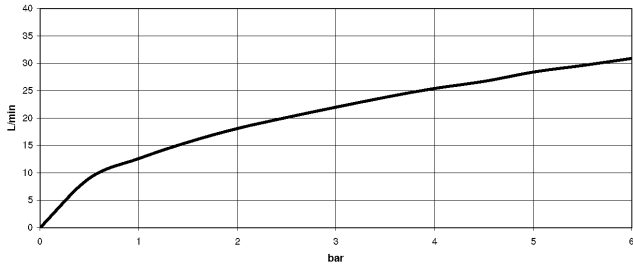

Individual components of this set

You need the following components for this set

1x 27 502 370-08

2x 11 170 370-08

ST 030 100 3370

ST 030 100 3370

- 225mm projection
- complete hand shower set: normal flow
- spout: circular, air-enriched flow
- complete hand shower set with anti-scale system
- automatic bath/shower diverter
- height of mixer 185 mm
- height up to aerator 140 mm
- hole diameter valve 32 mm
- hole diameter spout 32 mm
- hole diameter for complete hand shower set 32 mm
- rosette for spout Ø 70mm
- rosette for complete hand shower set Ø 60mm
- rosette for deck valve Ø 60mm
- metal shower hose 1750mm with integrated anti-twist protection
- max. spout flow rate 23 l/min
- max. flow for complete hand shower set 6.8 l/min

ST 030 100 3370

mm [inches]
1:10

Flow rate chart

Certificates

LGA_8028.

Belgaqua_21-380-
27_4.

ST 030 100 3370

Parts for other finishes can be found here: [Chrome](#)