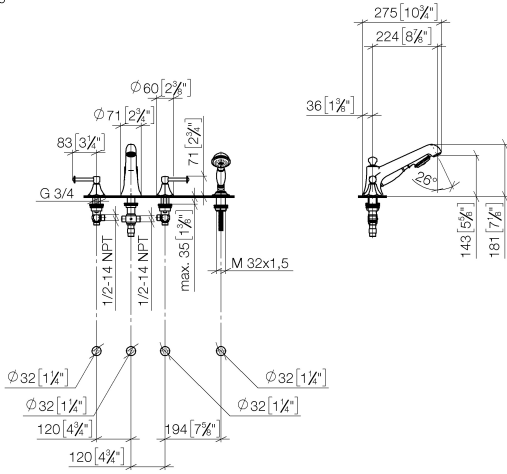

ST 030 100 3370

- spout: circular, air-enriched flow
- max. spout flow rate 23 l/min
- Hand shower: COMPACT RAIN, max. flow rate 6.8 l/min (at 3 bar)
- complete hand shower set with anti-scale system
- 225mm projection
- automatic bath/shower diverter
- height of mixer 185 mm
- height up to aerator 140 mm
- hole diameter valve 32 mm
- hole diameter spout 32 mm
- hole diameter for complete hand shower set 32 mm
- rosette for spout Ø 70mm
- rosette for complete hand shower set Ø 60mm
- rosette for deck valve Ø 60mm
- metal shower hose 1750mm with integrated anti-twist protection

Individual components of this set

You need the following components for this set

1x 27 502 370-08

2x 11 170 370-08

ST 030 100 3370

ST 030 100 3370

- 225mm projection
- complete hand shower set: normal flow
- spout: circular, air-enriched flow
- complete hand shower set with anti-scale system
- automatic bath/shower diverter
- height of mixer 185 mm
- height up to aerator 140 mm
- hole diameter valve 32 mm
- hole diameter spout 32 mm
- hole diameter for complete hand shower set 32 mm
- rosette for spout Ø 70mm
- rosette for complete hand shower set Ø 60mm
- rosette for deck valve Ø 60mm
- metal shower hose 1750mm with integrated anti-twist protection
- max. spout flow rate 23 l/min
- max. flow for complete hand shower set 6.8 l/min

ST 030 100 3370

mm [inches]
1:10

Flow rate chart

Certificates

LGA_8028.

Belgaqua_21-380-
27_4.

ST 030 100 3370

Parts for other finishes can be found here: [Chrome](#)

Spare parts list

No.	Item Number	Name	Quantity used	Delivery time
1	20 000 370-08	side panel	1	60
2	13 502 380-08	spout	1	60
3	12 502 970 90	High pressure hose 1/2" x 1/2" x 400 mm -	2	2
4	20 000 371-08	side panel	1	60
5	27 703 370-08	shower set	1	60